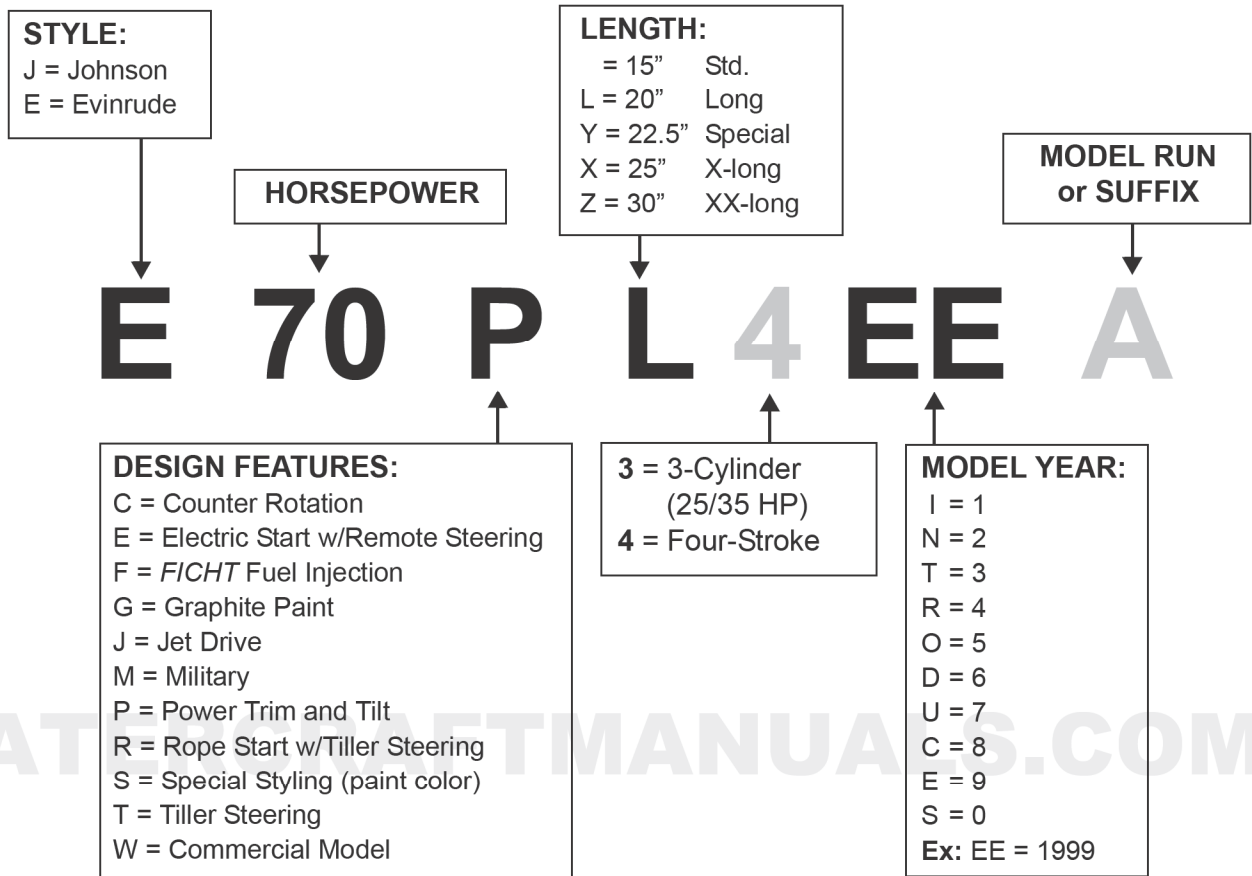

Model Years 1999-2001

WATERCRAFTMANUALS.COM